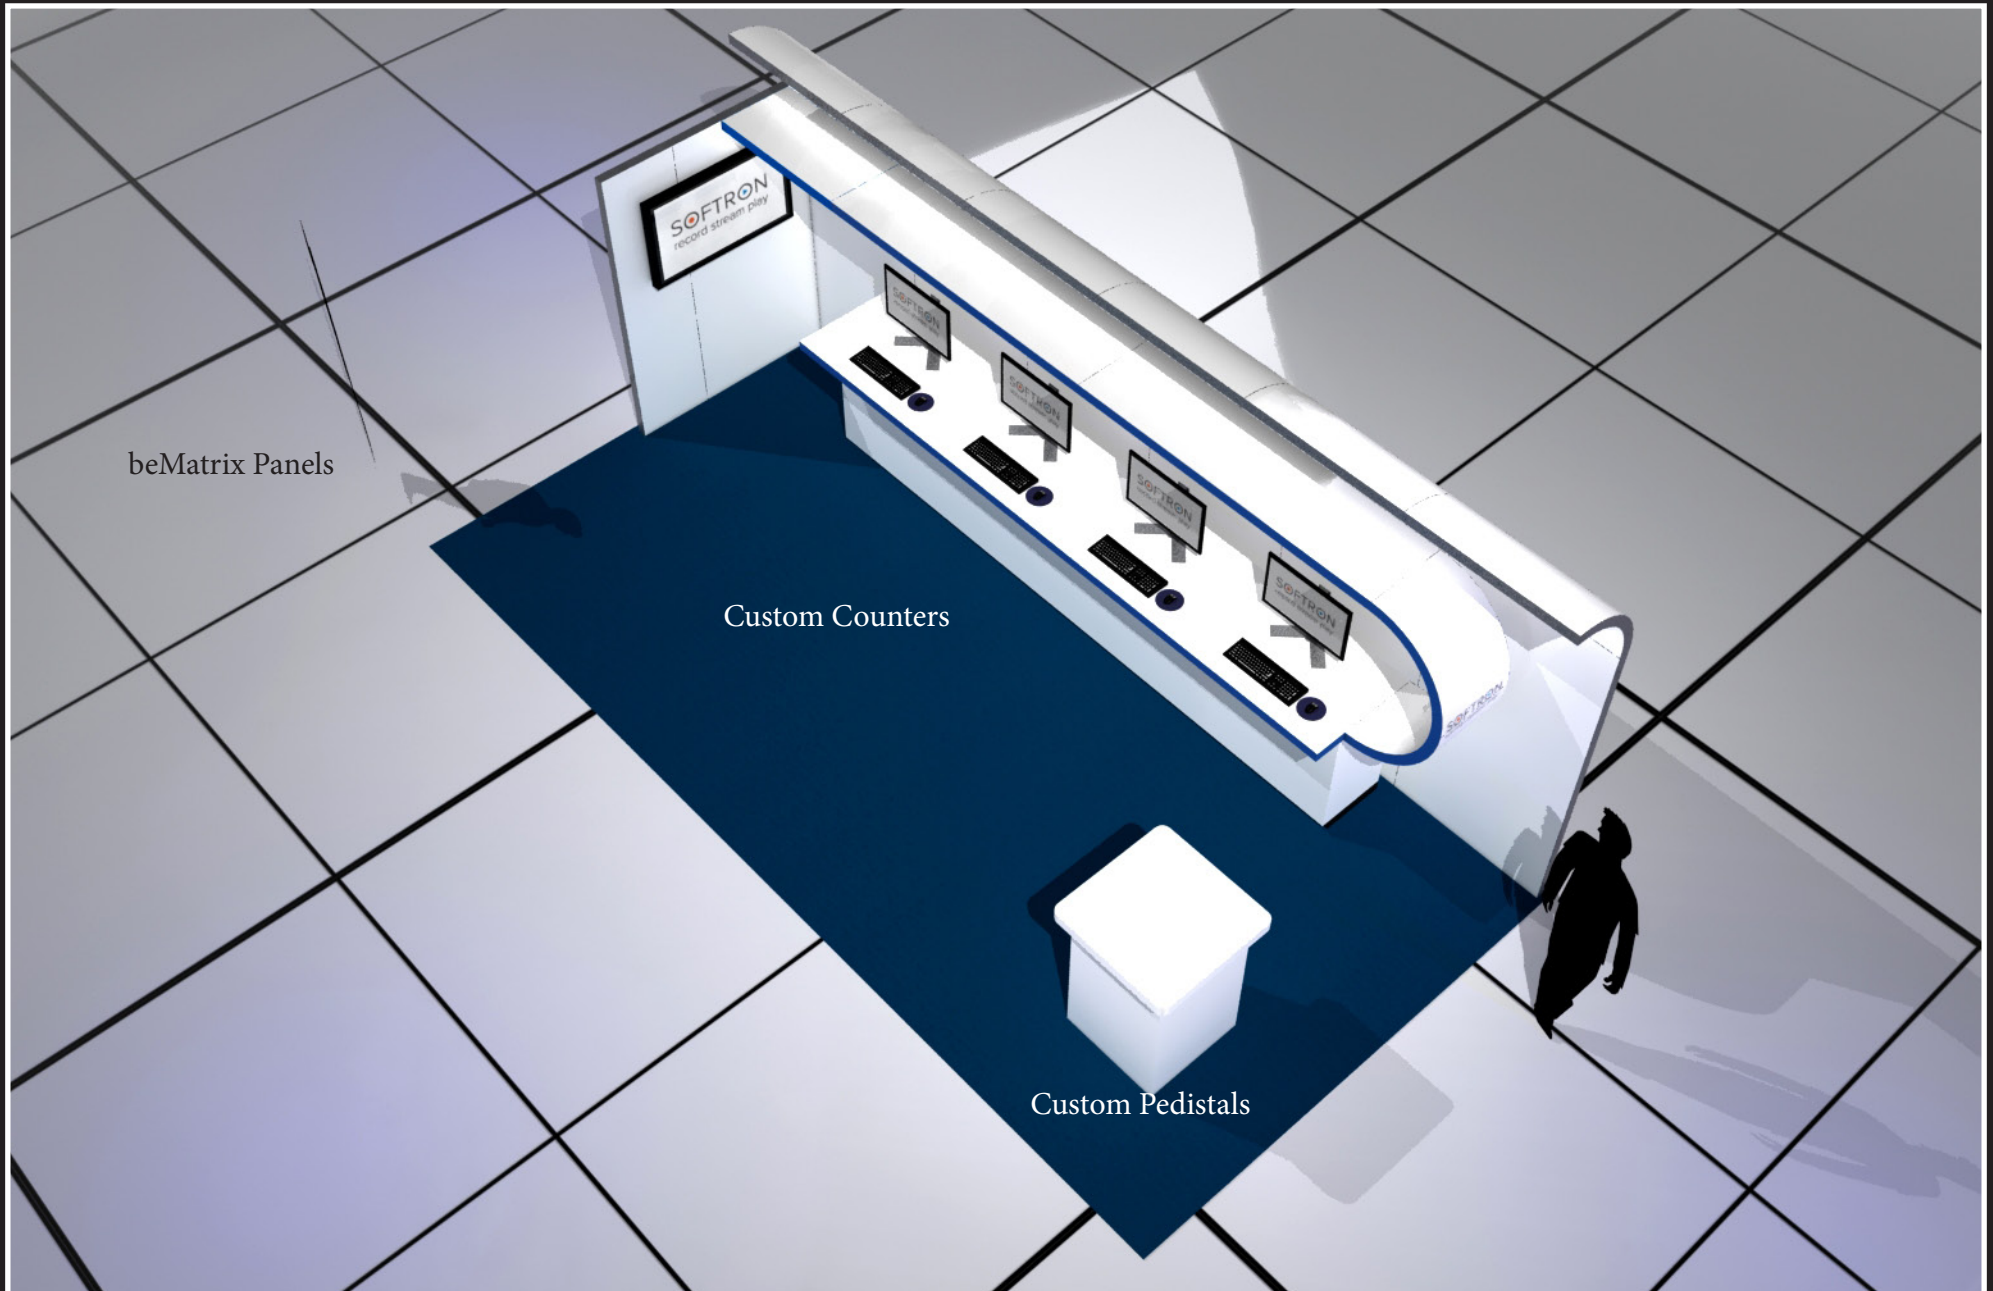

A Presentation For

SOFTRON
record stream play

From

kore

exhibits & fabrication

beMatrix Panels

Puck Lights
Beneath Ribbon

White PVC
Back Wall

Presentation Area

Custom Pedestal

Softron 20x10

exhibits & fabrication

beMatrix Panels

White PVC
Back Wall

Custom Pedistals
& Counters

Presentation Area

Softron 20x10

beMatrix Panels

Custom Counters

Custom Pedistals

Softron 20x10

beMatrix Panels

LED Strip Lights on wave

Puck Lights Beneath Ribbon

White PVC
Back Wall

Presentation Area

Custom Pedistals

Softron 20x10

Plan	SHOW NAME: Softron	SHOW CODE:	DATE: 11/30/2015
	PROJECT: Softron	LOCATION:	REV. DATE:

Elevation

SHOW NAME: Softron
PROJECT: Softron

SHOW CODE:
LOCATION: