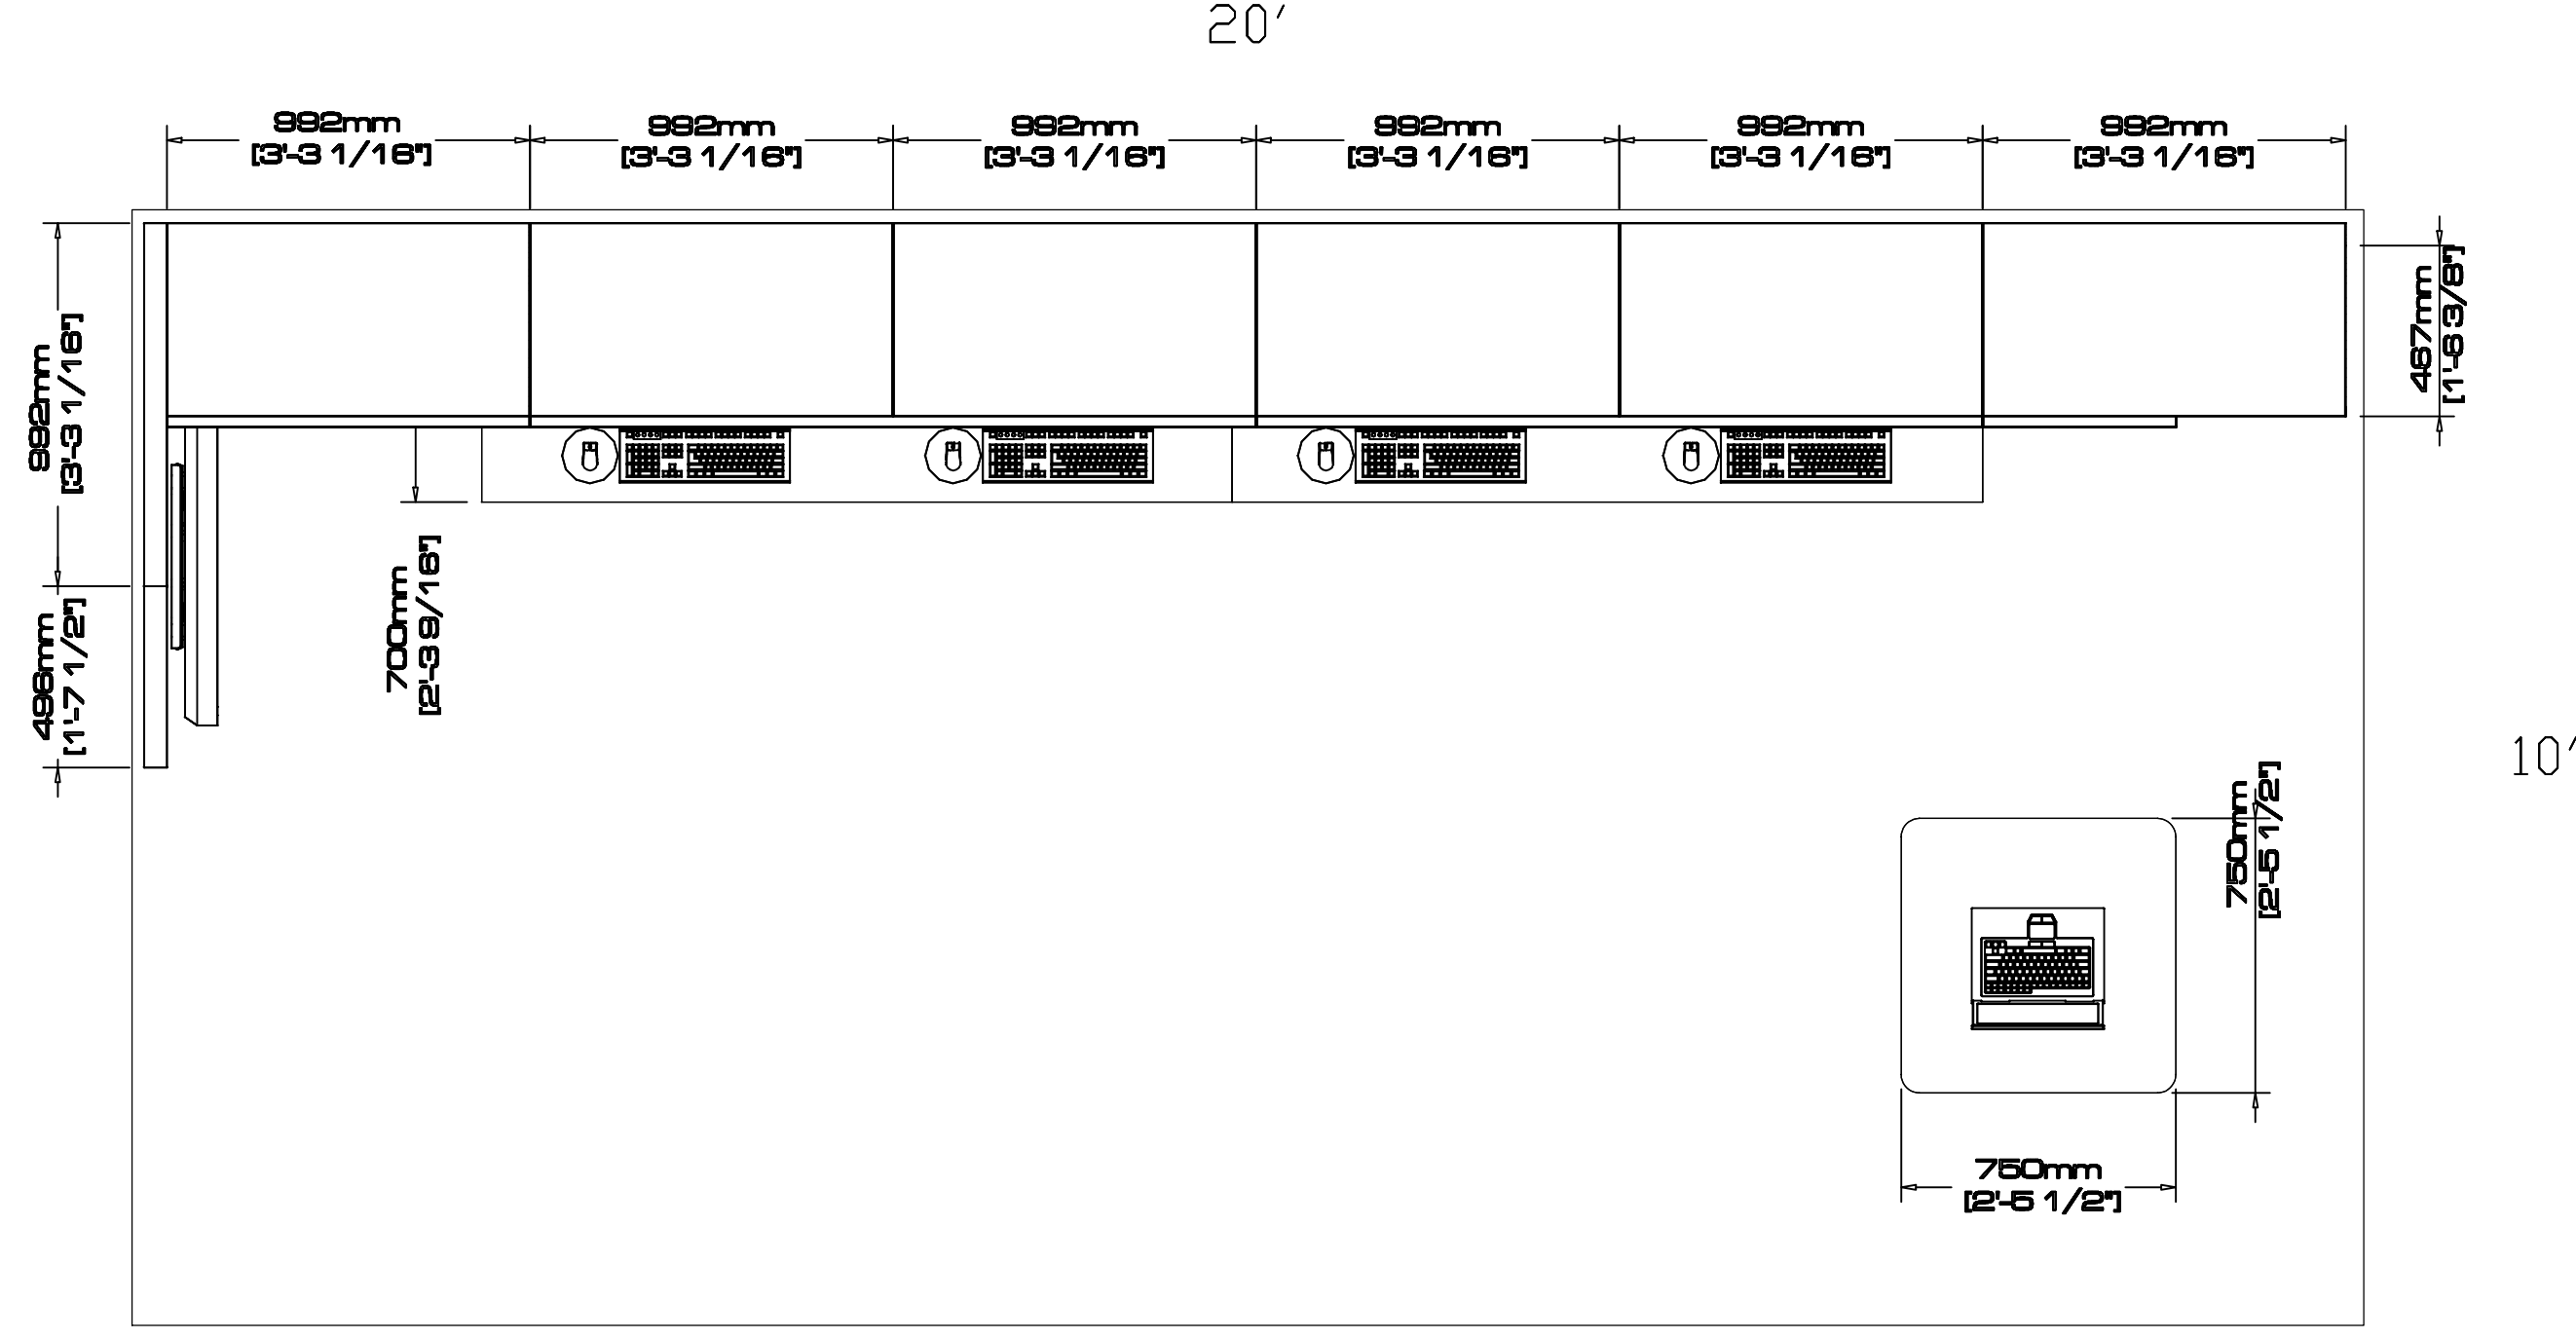

A Presentation For

SOFTRON
record stream play

From

kore

exhibits & fabrication

beMatrix Panels

Puck Lights
Beneath Ribbon

White PVC
Back Wall

Presentation Area

Custom Pedestal

Softron 20x10

exhibits & fabrication

beMatrix Panels

White PVC
Back Wall

Custom Pedistals
& Counters

Presentation Area

Softron 20x10

beMatrix Panels

Custom Counters

Custom Pedistals

Softron 20x10

beMatrix Panels

LED Strip Lights on wave

Puck Lights Beneath Ribbon

White PVC
Back Wall

Presentation Area

Custom Pedistals

Softron 20x10

Plan	SHOW NAME: Softron	SHOW CODE:	DATE: 11/30/2015
	PROJECT: Softron	LOCATION:	REV. DATE:

Elevation

SHOW NAME: Softron
PROJECT: Softron

SHOW CODE:
LOCATION: