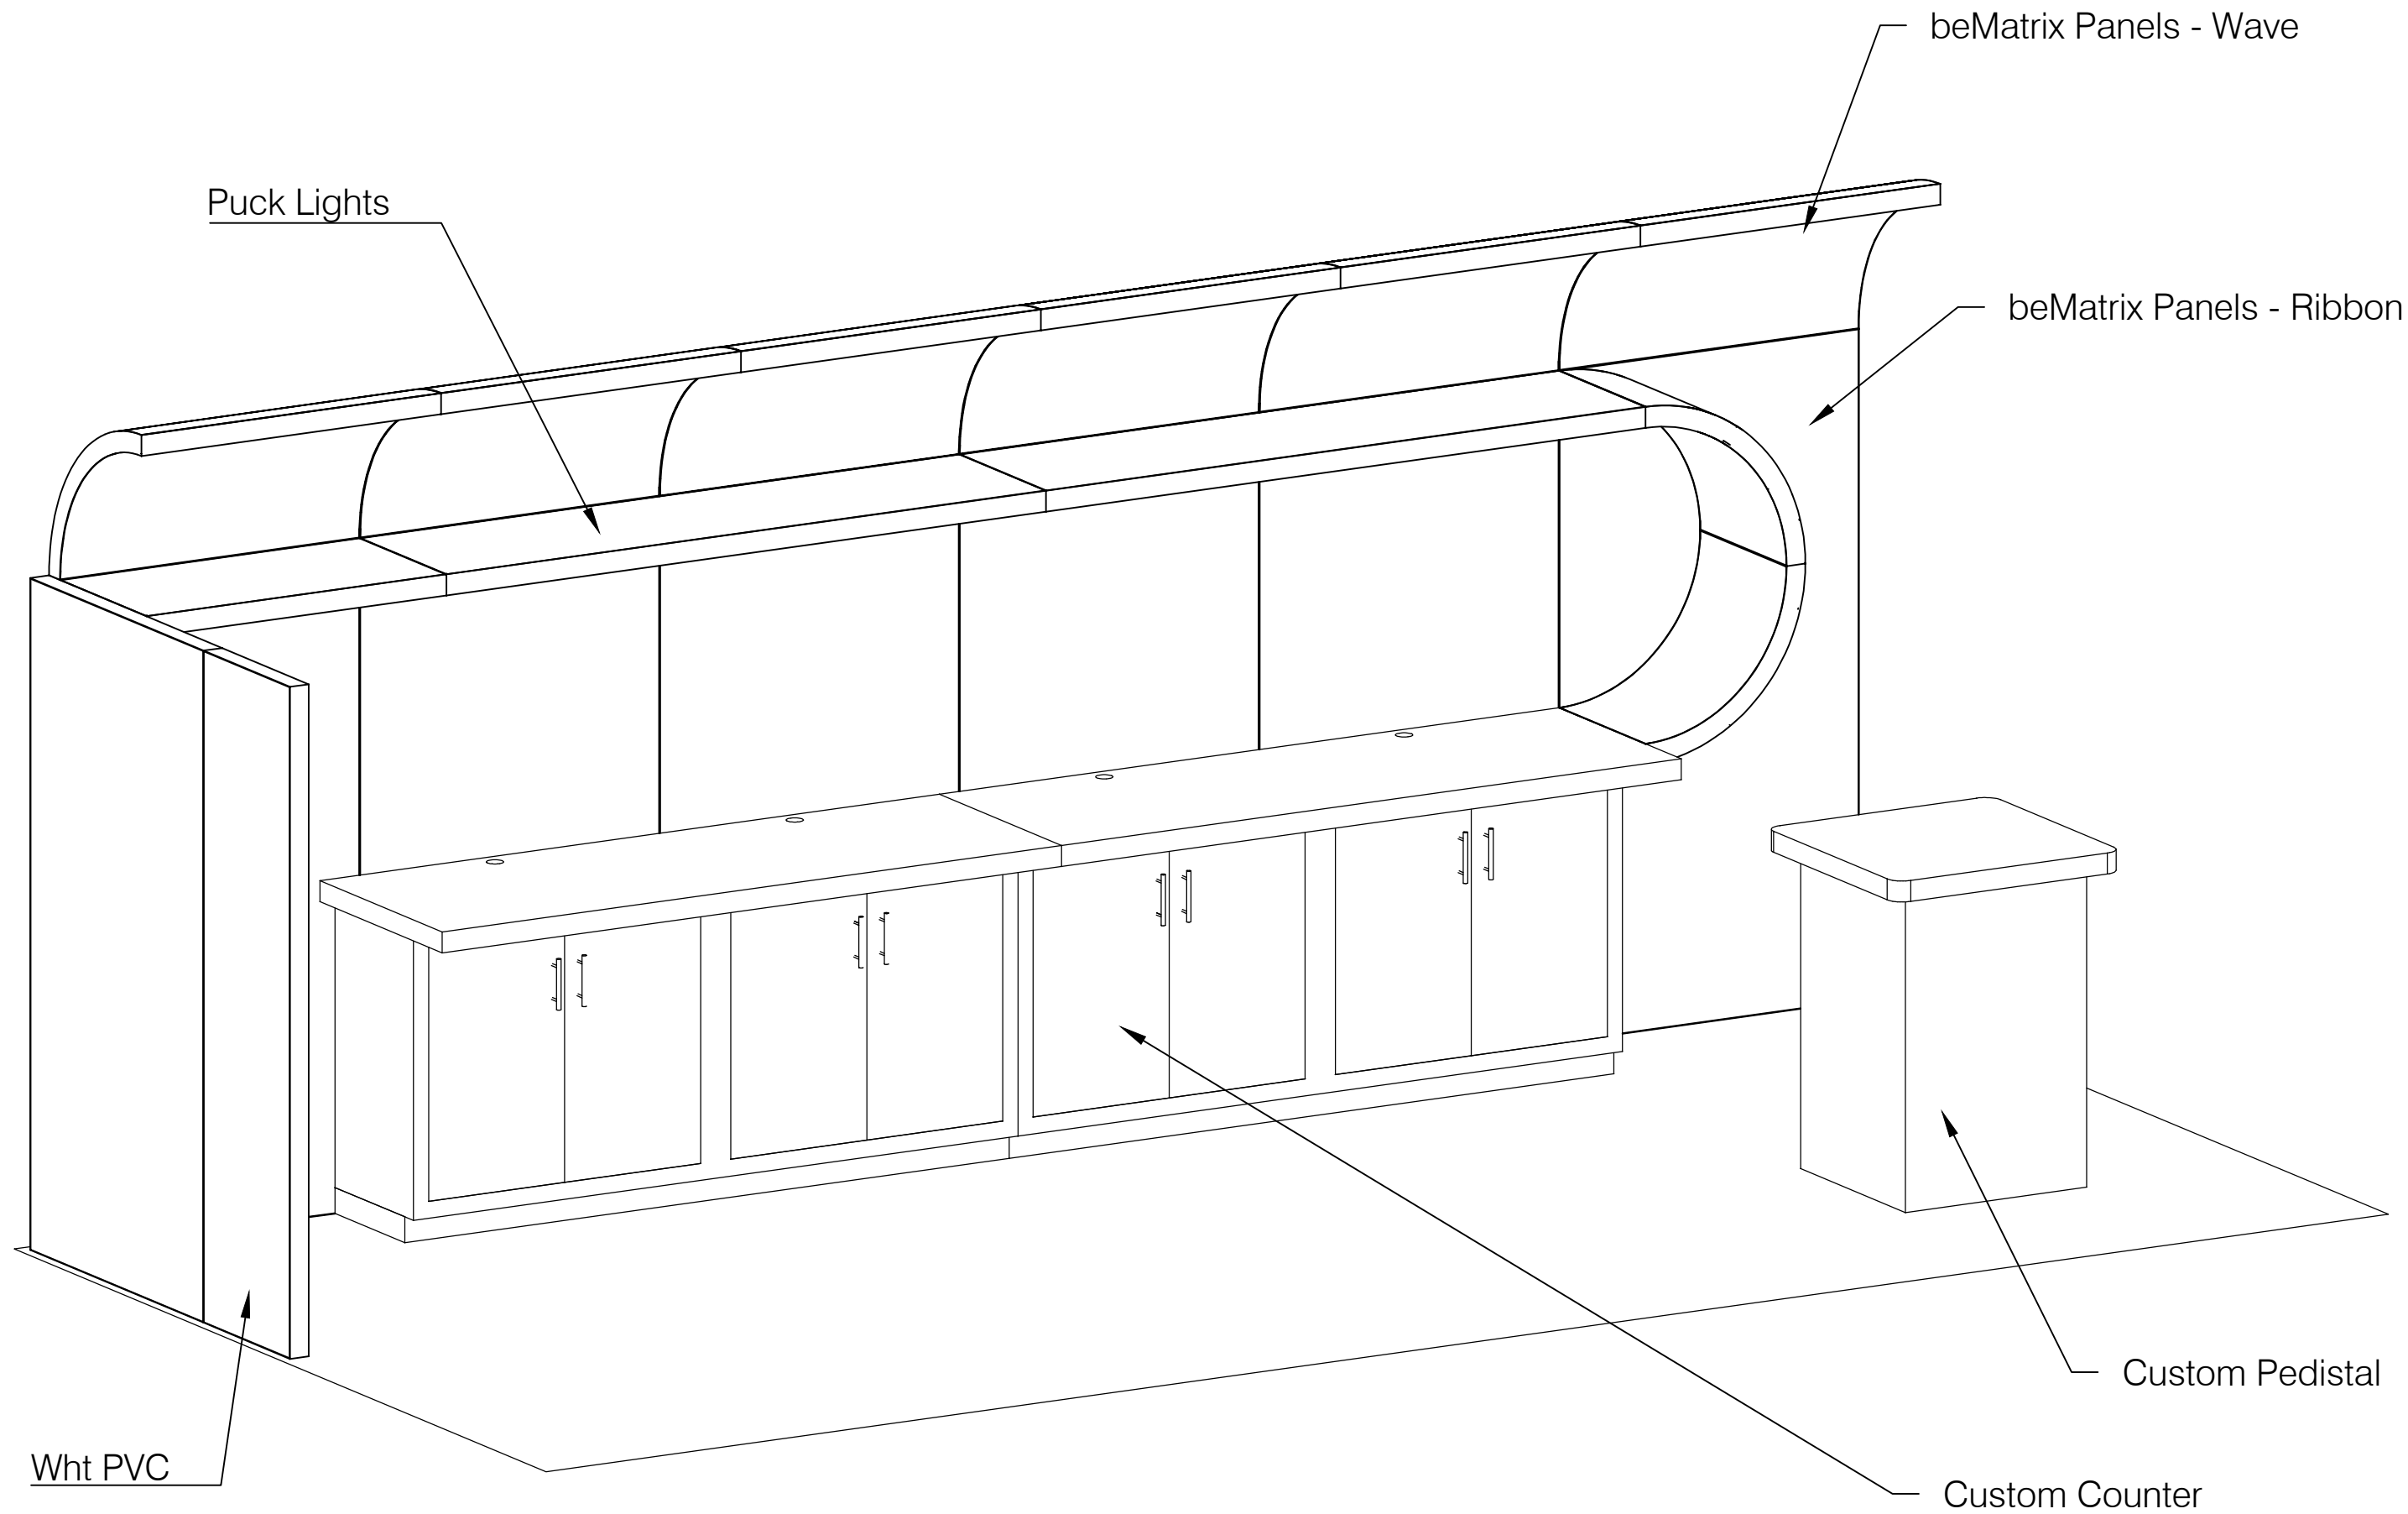

A Presentation For

SOFTRON
record stream play

From

kore

exhibits & fabrication

beMatrix Panels

Puck Lights
Beneath Ribbon

White PVC
Back Wall

Softron 20x10

beMatrix Panels

Custom Counters

Custom Pedistals

Softron 20x10

beMatrix Panels

LED Strip Lights on wave

Puck Lights Beneath Ribbon

White PVC
Back Wall

Presentation Area

Custom Pedistals

Softron 20x10

Plan	SHOW NAME: Softron	SHOW CODE:	DATE: 11/30/2015
	PROJECT: Softron	LOCATION:	REV. DATE:

Elevation

SHOW NAME: Softron
PROJECT: Softron

SHOW CODE:
LOCATION: