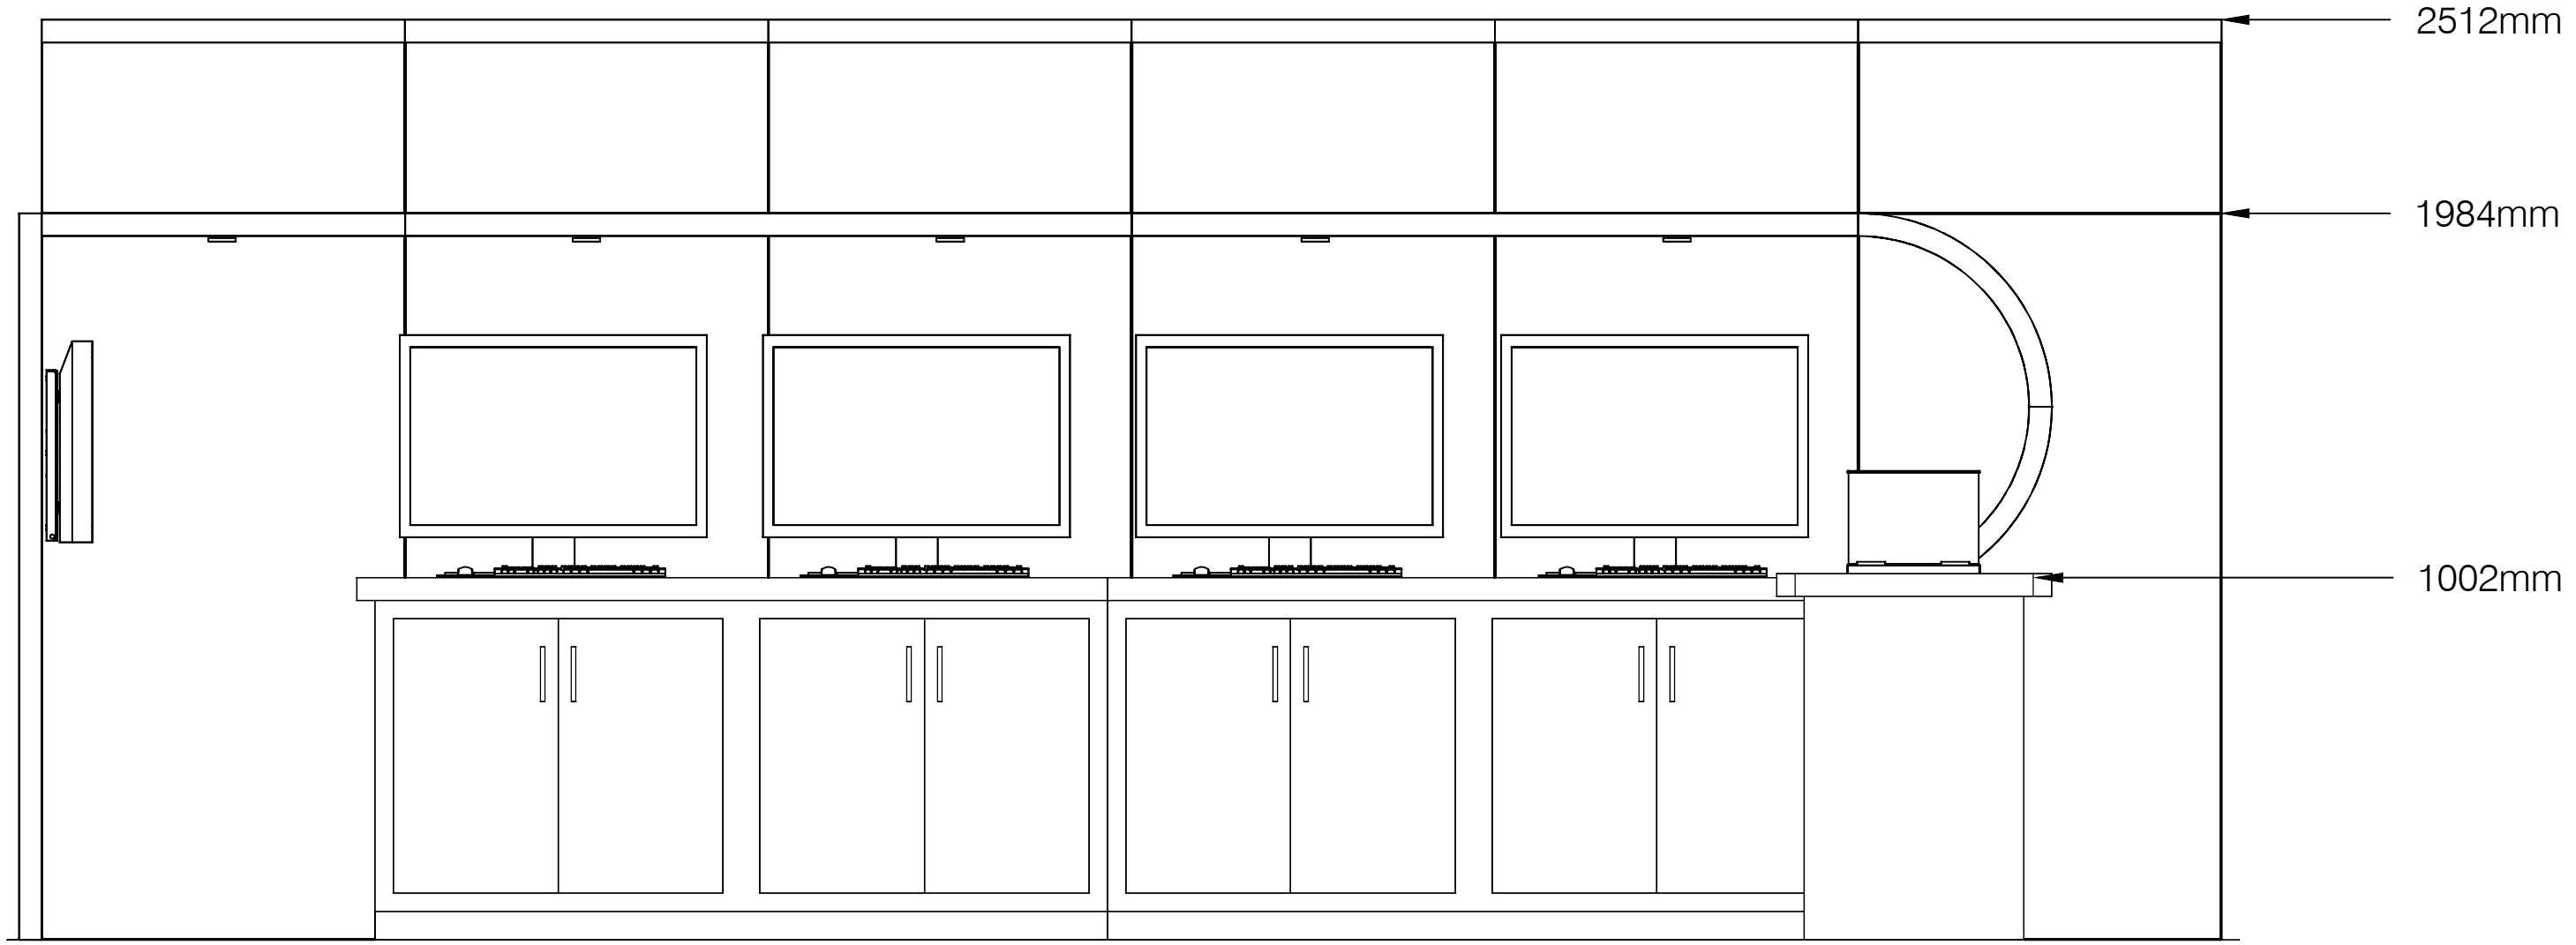

A Presentation For

SOFTRON
record stream play

From

kore

exhibits & fabrication

beMatrix Panels

Puck Lights
Beneath Ribbon

White PVC
Back Wall

Presentation Area

Custom Pedestal

Softron 20x10

exhibits & fabrication

beMatrix Panels

White PVC
Back Wall

Custom Pedistals
& Counters

Presentation Area

Softron 20x10

beMatrix Panels

Custom Counters

Custom Pedistals

Softron 20x10

beMatrix Panels

LED Strip Lights on wave

Puck Lights Beneath Ribbon

White PVC
Back Wall

Presentation Area

Custom Pedistals

Softron 20x10

Plan	SHOW NAME: Softron	SHOW CODE:	DATE: 11/30/2015
	PROJECT: Softron	LOCATION:	REV. DATE:

Elevation

SHOW NAME: Softron
PROJECT: Softron

SHOW CODE:
LOCATION: